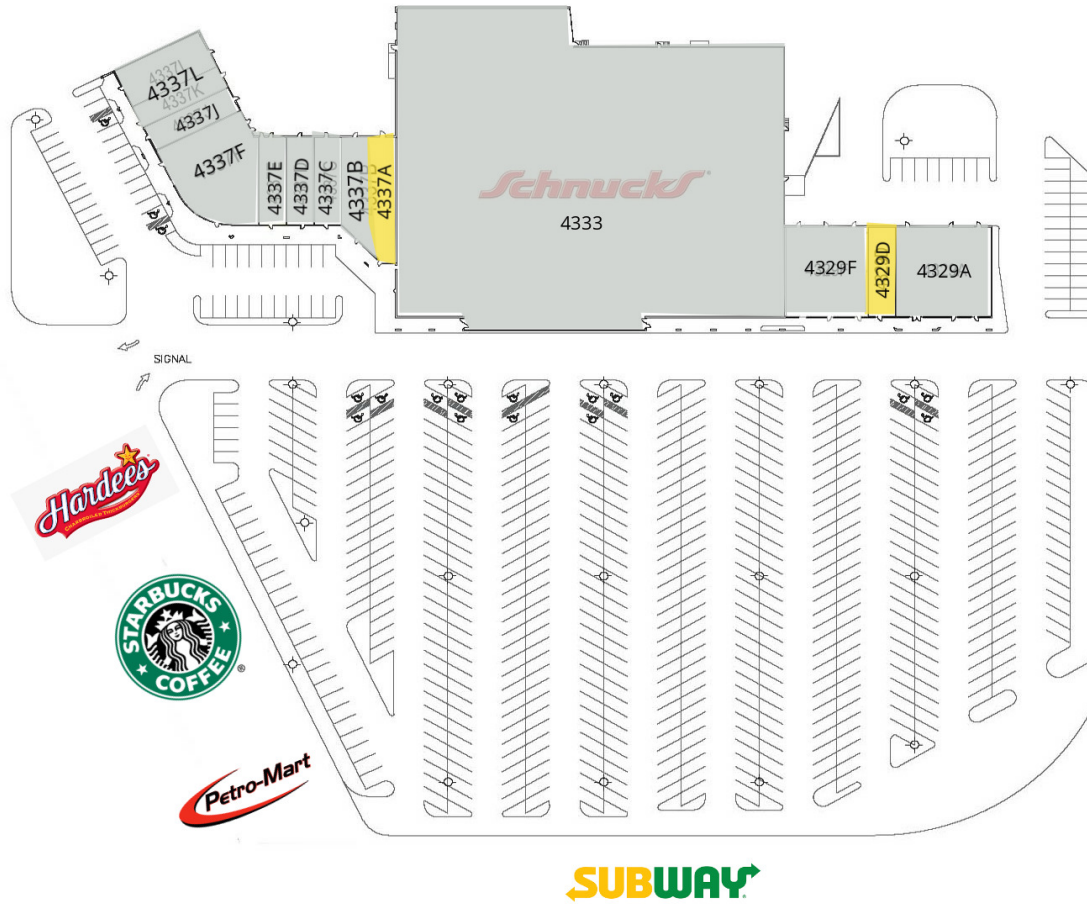

Butler Hill Centre

4333 BUTLER HILL ROAD | ST. LOUIS, MO 63128

Lot	Tenant	Size
4329A	Frailey's Southtown Grill	5,000 SF
4329D	Available	1,300 SF
4329F	Anytime Fitness	4,200 SF
4333	Schnucks	63,304 SF
4337A	Available	1,913 SF
4337C	Butler Hill Cleaners	1,400 SF
4337D	Great Clips	1,400 SF
4337E	Thai Restaurant	1,367 SF
4337F	Nikodem Dental	4,627 SF
4337J	Bliss Nails	1,400 SF
4337L	Athletico Physical Therapy	3,372 SF
4337B	Scenthound	1,606 SF